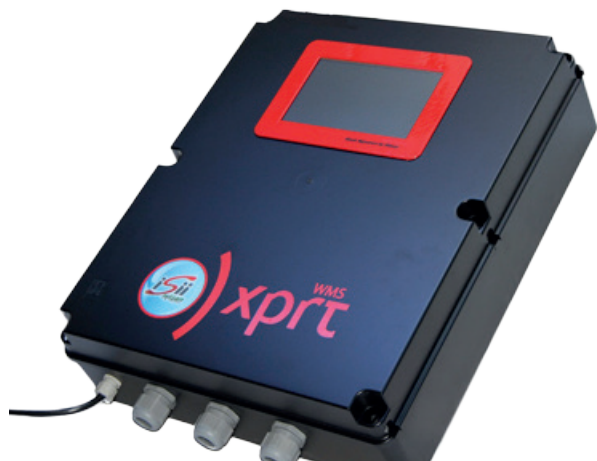

## TOUCH CONTROLLER BLACK BOX - WMS1

ITEM	EQUIPMENT	QUANTITY
1	POWER SUPPLY 12V / 15 W	1
2	RX (ORP) MODULE AND PROBES	2
3	pH MODULE AND PROBES	2
4	OXYGEN INTERFACE AND PROBES	2
5	FLOW MODUKE AND SENSORS	2
6	WIFI KEY	1
7	PH7 CALIBRATION SOLUTION	1
8	PH4 CALIBRATION SOLUTION	1
9	PH10 CALIBRATION SOLUTION	1
10	RX 650mV CALIBRATION SOLUTION	1
11	SHIUKO IP 65 PLUG	1

## KIT WATER - WMS2

ITEM	EQUIPMENT	QUANTITY
1	POWER SUPPLY 12V / 15 W	1
2	RX (ORP) MODULE AND PROBES	2
3	pH MODULE AND PROBES	2
4	OXYGEN INTERFACE AND PROBES	2
5	FLOW MODUKE AND SENSORS	2
6	WIFI KEY	1
7	PH7 CALIBRATION SOLUTION	1
8	PH4 CALIBRATION SOLUTION	1
9	PH10 CALIBRATION SOLUTION	1
10	RX 650mV CALIBRATION SOLUTION	1
11	SHIUKO IP 65 PLUG	1
12	MODULE 4 OUTPUT LOW VOLTAGE VALVE	1
13	MODULE 4 OUTPUT LOW VOLTAGE FERTILIZAR	1